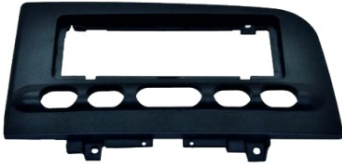

TEYP TRIM PART WITH LIGHNING COMD BUTTONS

DK NO : **DK0900**
OEM NO : 717093080

COMPATIBLE VEHICLES

FIAT | SLX

GEAR LEVER

DK NO : **DK1001**
OEM NO : 71715454

COMPATIBLE VEHICLES

FIAT | PALIO - SIENNA - STILO "NEW MODEL"

GEAR LINKAGE PUSH ROD

DK NO : **DK1002**
OEM NO : 7649268

COMPATIBLE VEHICLES

FIAT | BRAVA - MAREA - TEMPRA - TIPO
ALFA ROMEO

GEAR LINKAGE ROD

DK NO : **DK1003**
OEM NO : 7649266

COMPATIBLE VEHICLES

FIAT | BRAVA - MAREA - TEMPRA - TIPO
ALFA ROMEO

GEAR KNOB LEVER SELECTOR LINKAGE STICK

DK NO : **DK1003-A**
OEM NO : 7649267

COMPATIBLE VEHICLES

FIAT | BRAVA - MAREA - TEMPRA - TIPO
ALFA ROMEO

GEAR KNOB LEVER SELECTOR LINKAGE STICK

DK NO : **DK1003-B**
OEM NO : 4259848

COMPATIBLE VEHICLES

FIAT | BRAVA - MAREA - TEMPRA - TIPO
ALFA ROMEO