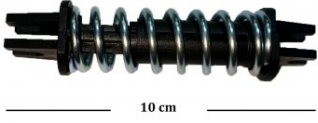

CLUTCH PEDAL ASSIST SPRING

10 cm

DK NO : DK5202
OEM NO : 2148.K8-2148K8
COMPATIBLE VEHICLES
CITROEN | BERLINGO "B9"
PEUGEOT | PARTNER TEPEE