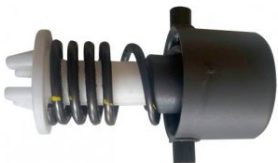

CLUTCH PEDAL BUSH SET (2015-...)

DK NO : **DK1710**
OEM NO : 77367117

COMPATIBLE VEHICLES
FIAT | EGEA