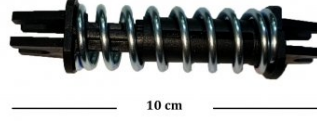

CLUTCH PEDAL ASSIST SPRING

10 cm

DK NO : DK5202

OEM NO : 2148.K8-2148K8

COMPATIBLE VEHICLES

PEUGEOT | PARTNER TEPEE

CITROEN | BERLINGO "B9"